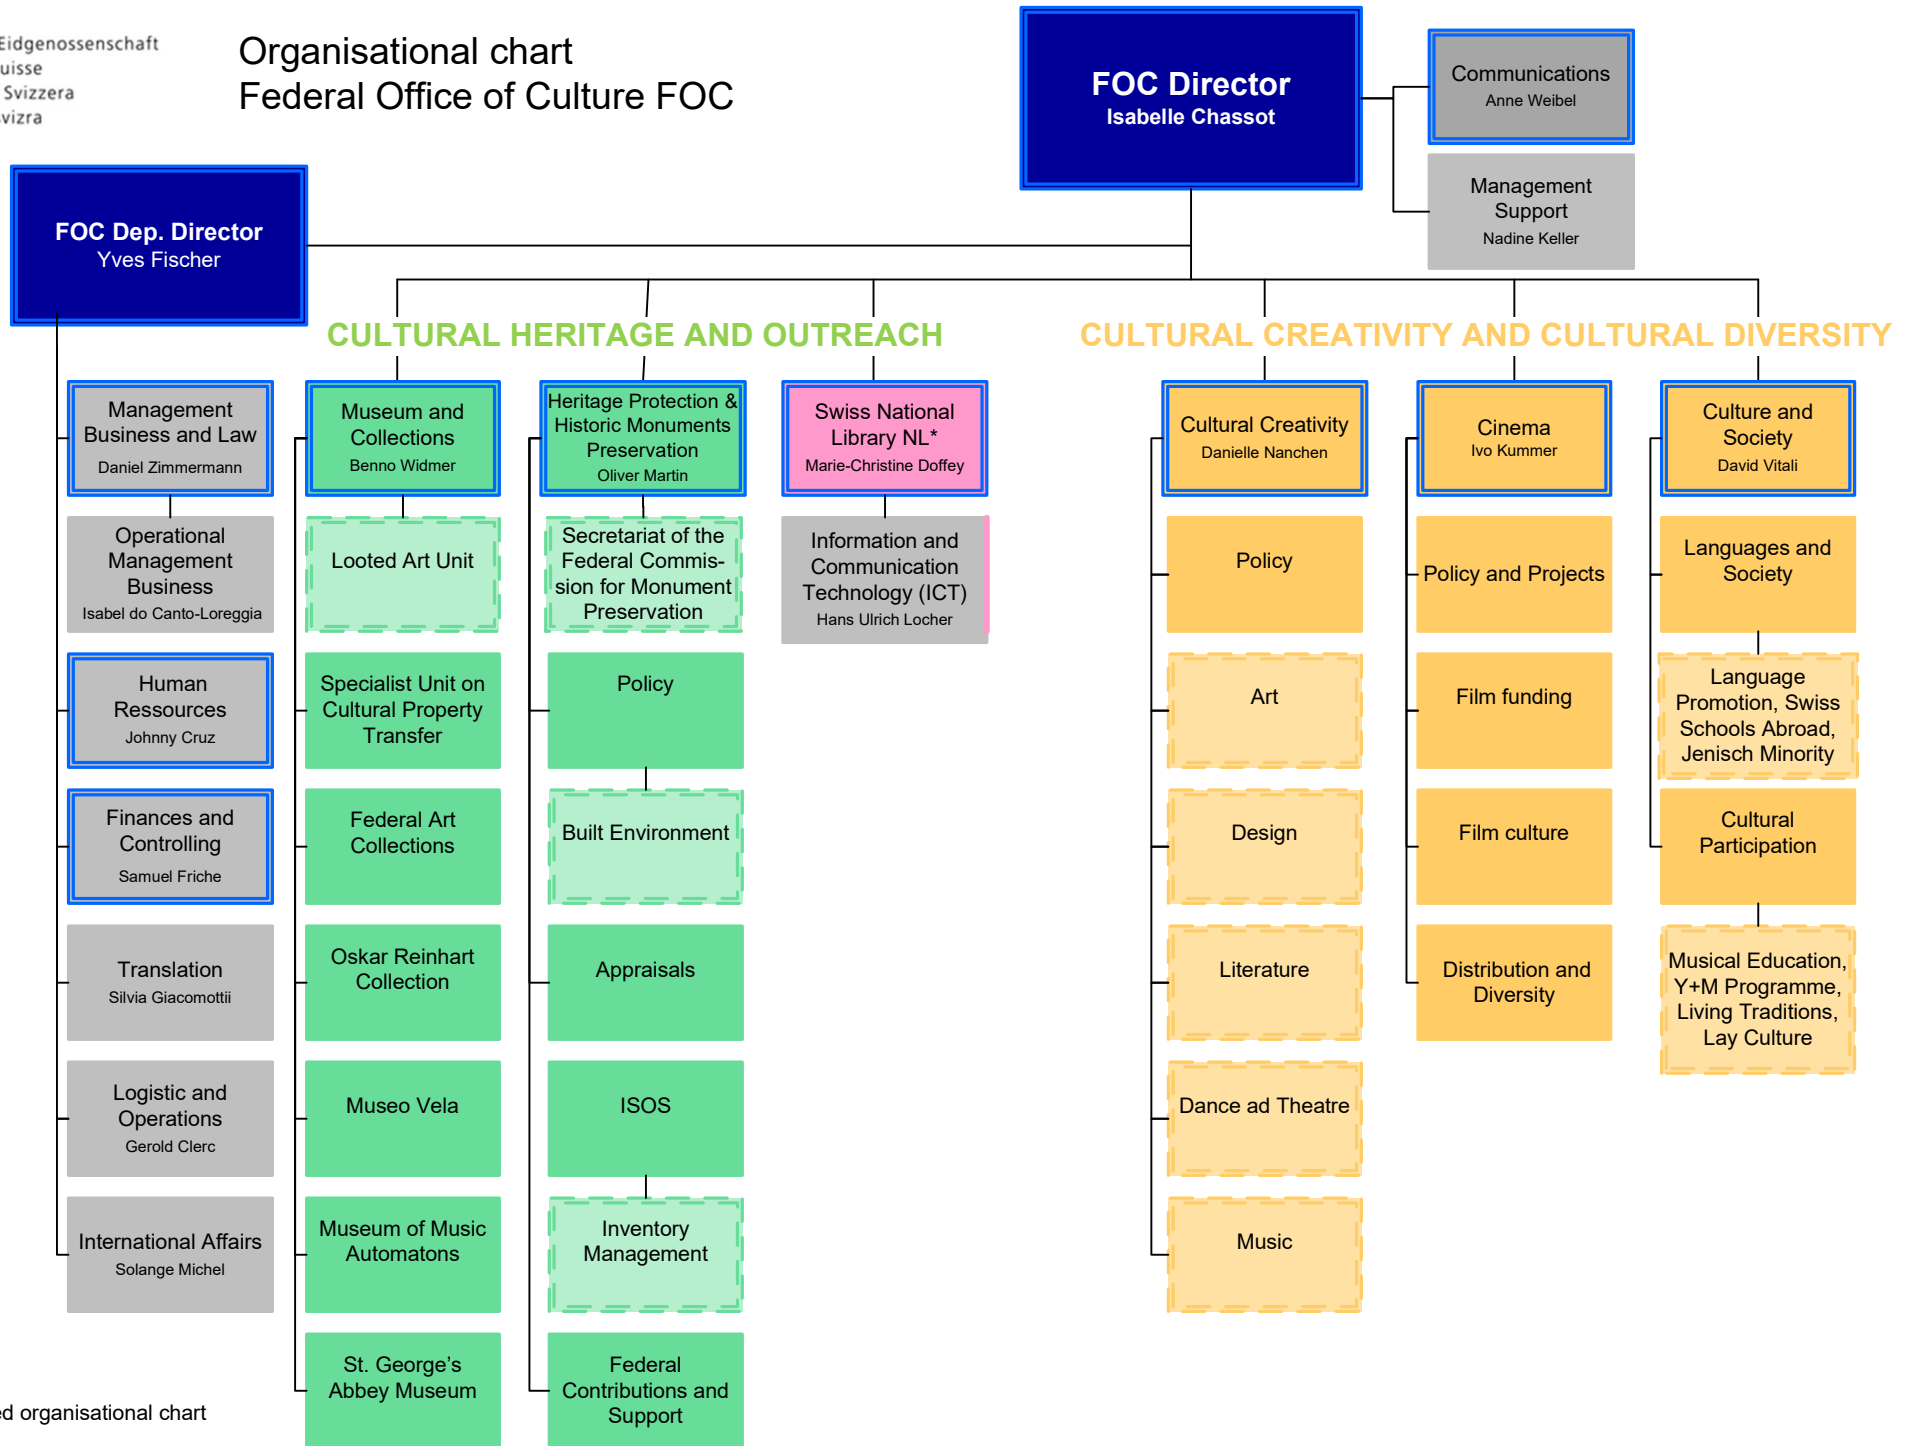

# Organisational chart Federal Office of Culture FOC

### LEGEND

Member EB

Topic areas

\* According to detailed organisational chart

Working for NL and FOC employee