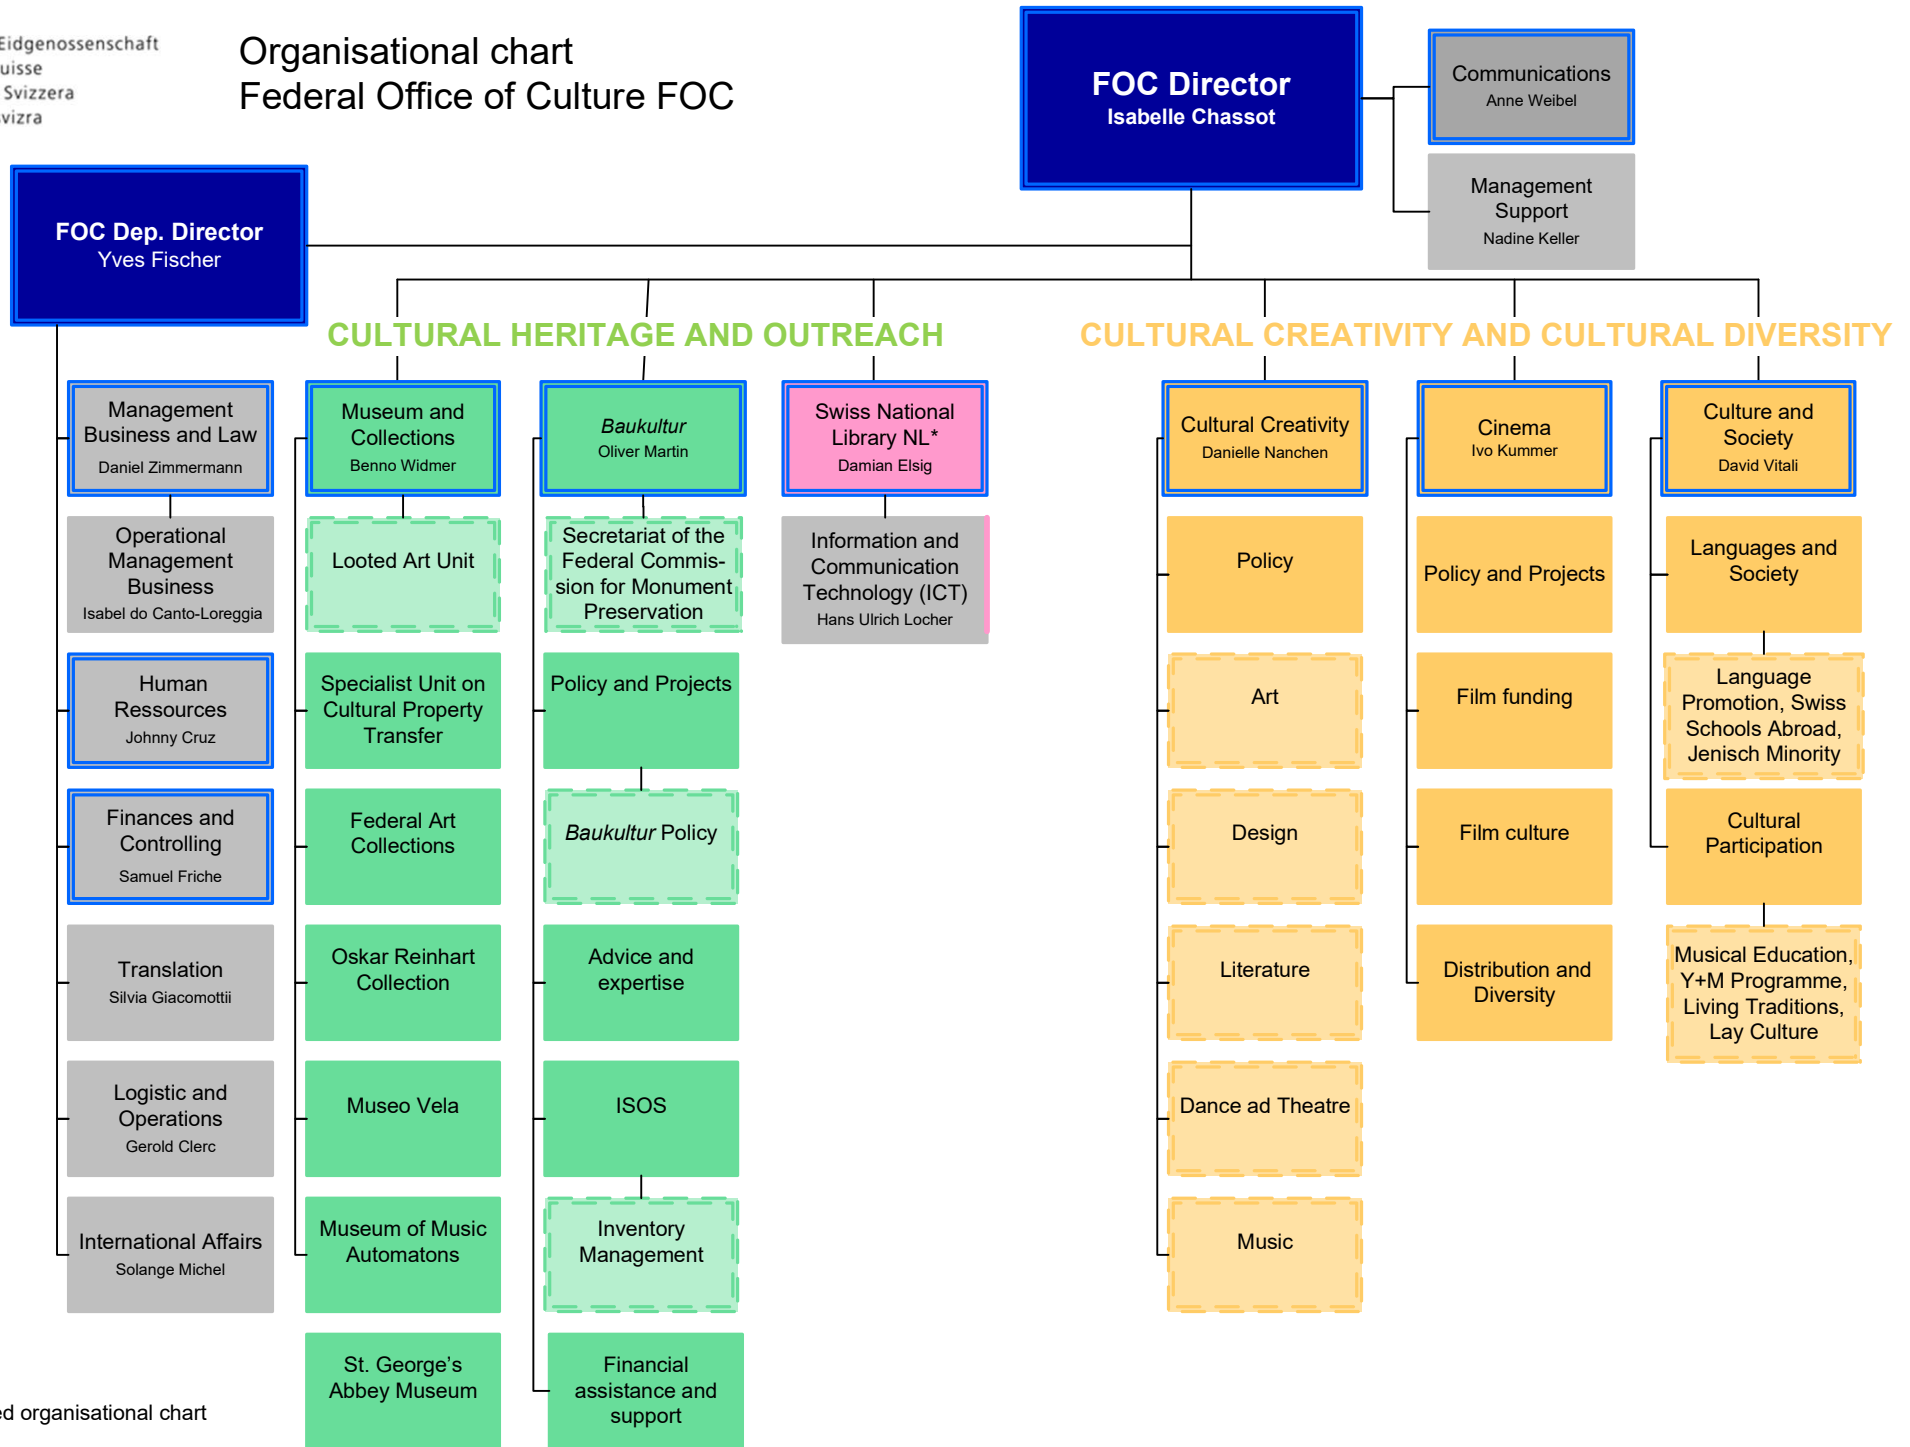

Organisational chart Federal Office of Culture FOC

LEGEND

Member EB

Topic areas

* According to detailed organisational chart

Working for NL and FOC employee