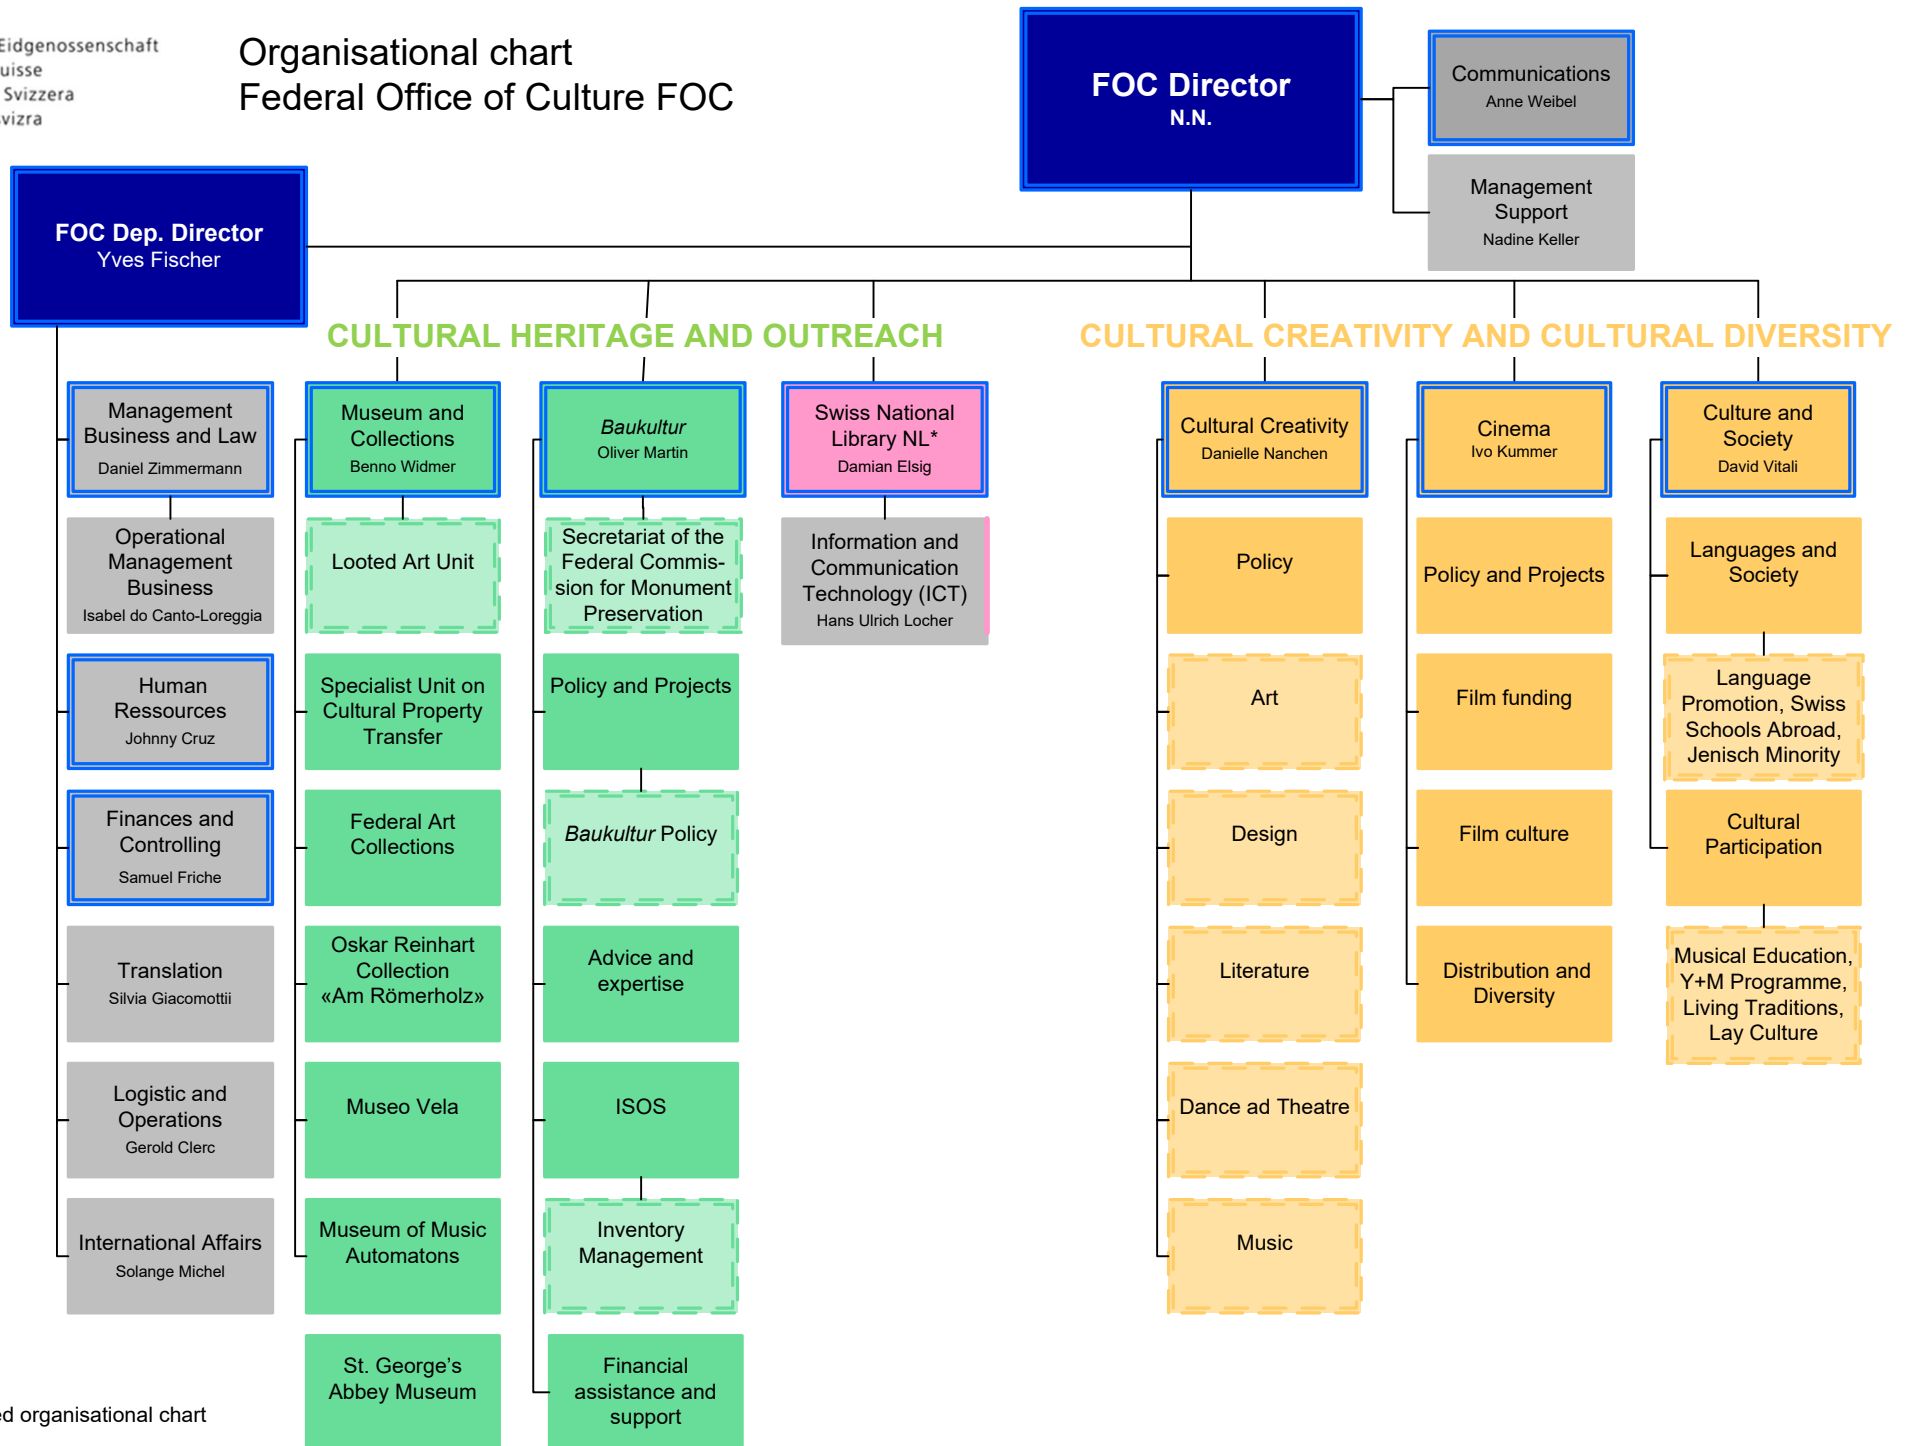

Organisational chart Federal Office of Culture FOC

LEGEND

Member EB

Topic areas

* According to detailed organisational chart

Working for NL and FOC employee