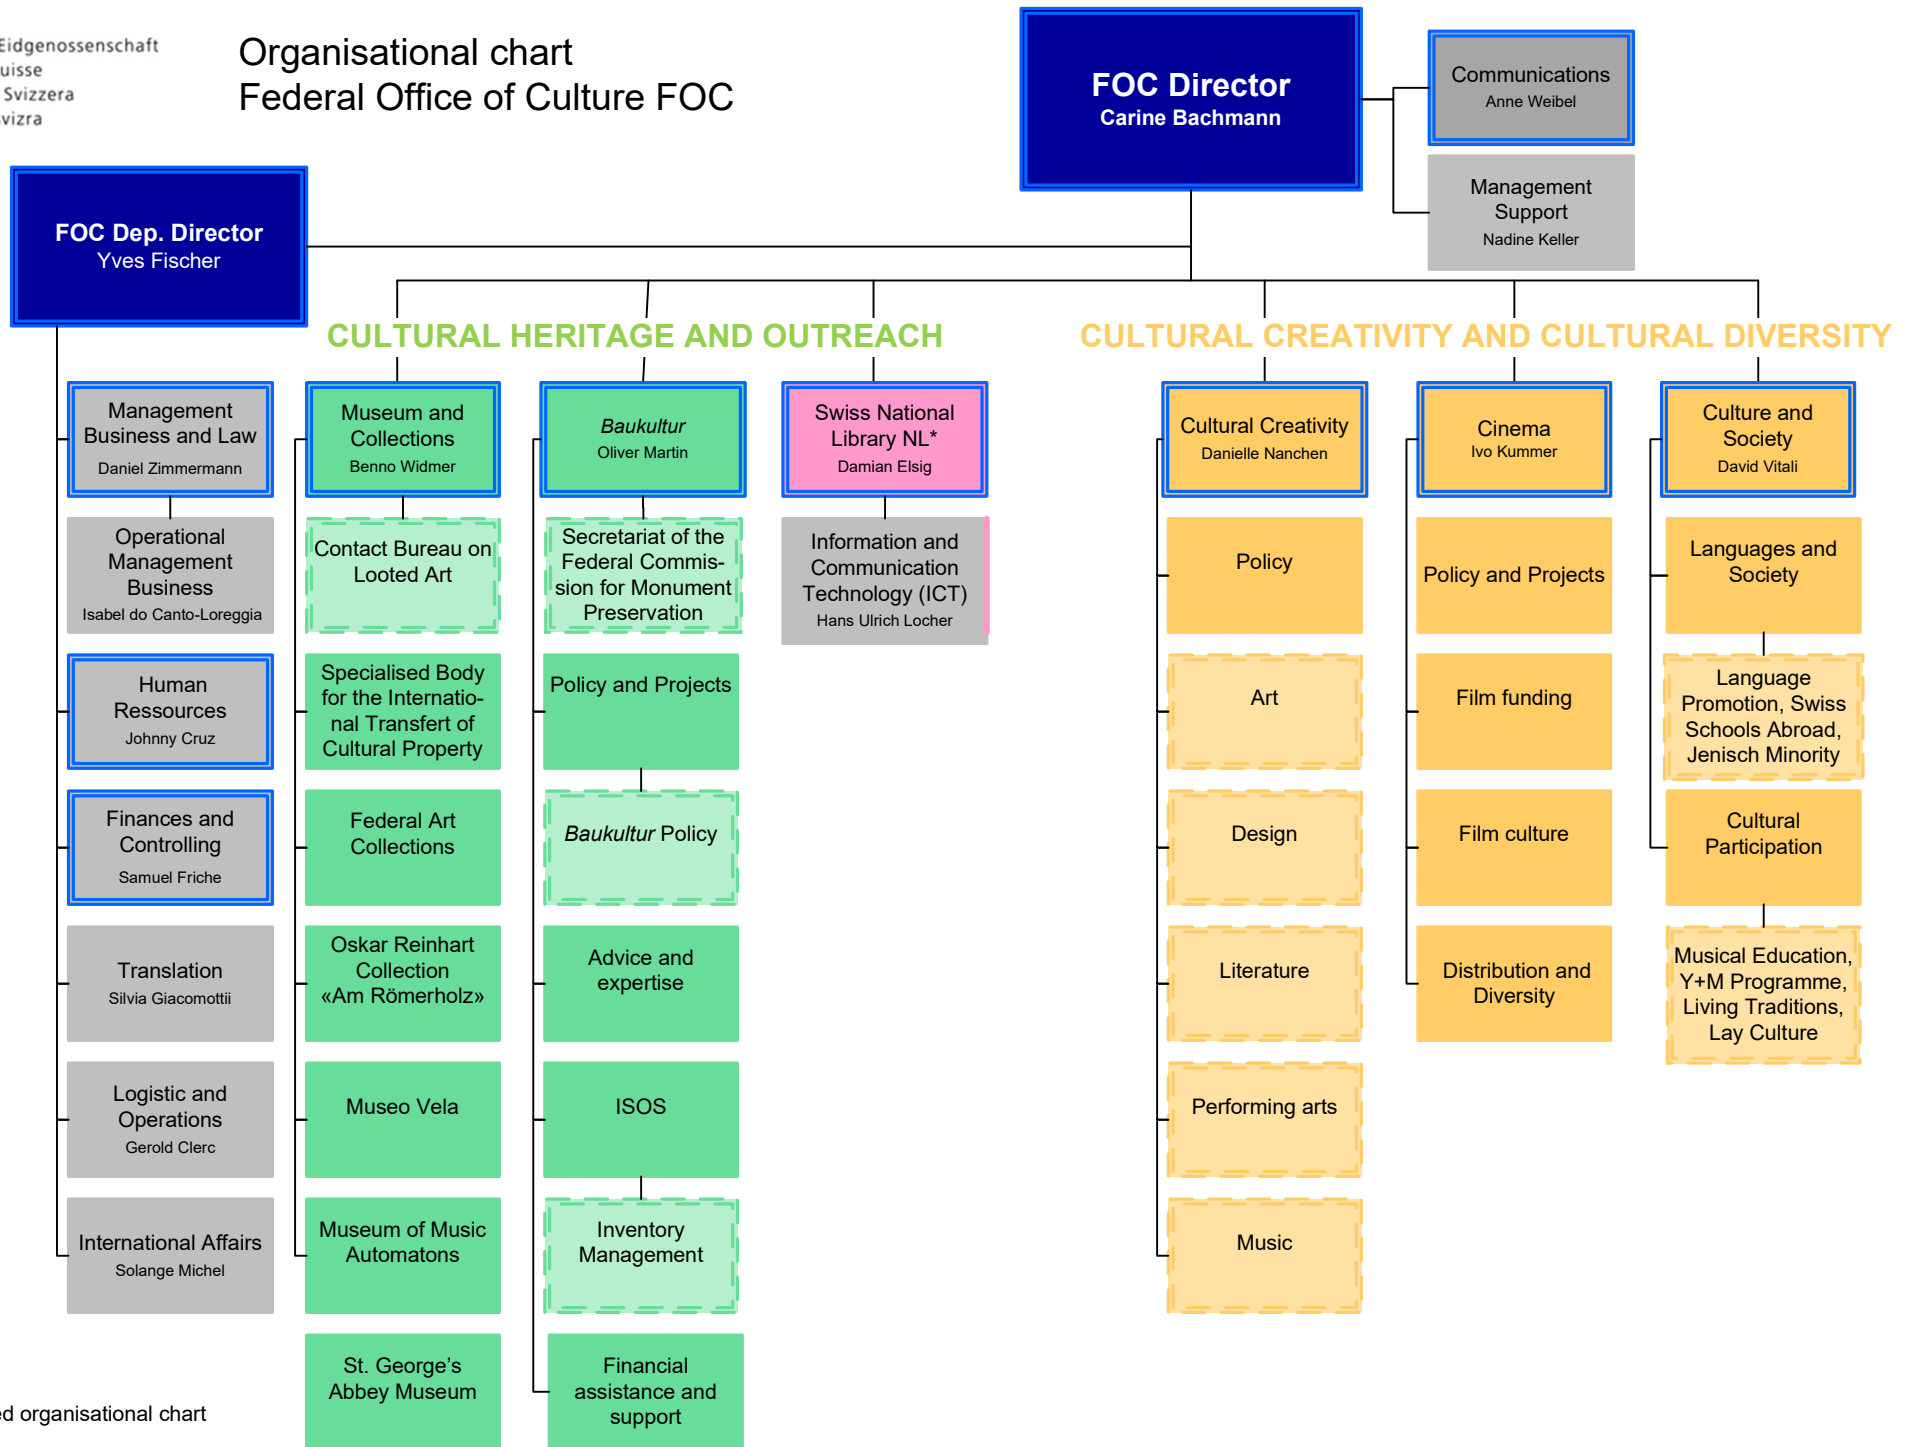

Organisational chart Federal Office of Culture FOC

LEGEND

Member EB

Topic areas

* According to detailed organisational chart

Working for NL and FOC employee